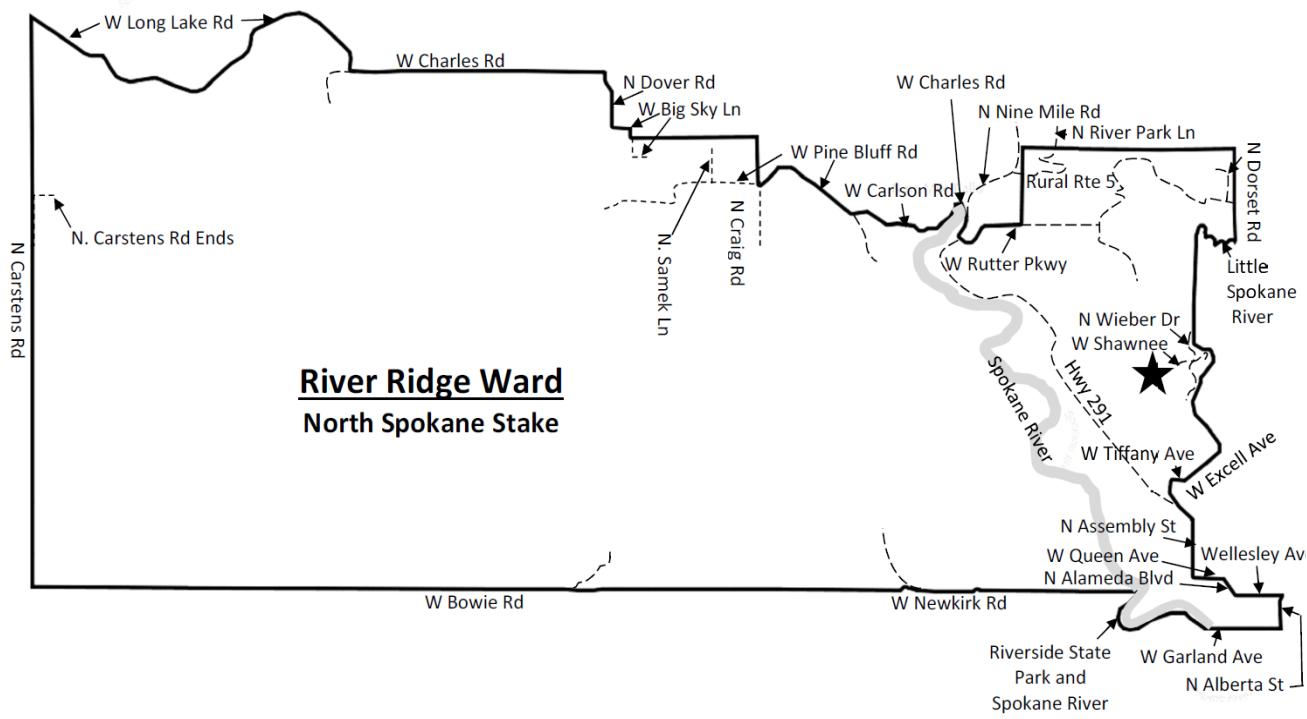

Shawnee Building Schedule
 9:00AM - River Ridge Ward
 11:00AM - Suncrest Ward
 1:00PM - Shadle Park Ward

**Suncrest Ward
 North Spokane Stake**

**River Ridge Ward
 North Spokane Stake**

Spokane Washington North Stake

Boundary Realignment Sept. 3rd, 2017

Regina Building Schedule
 9:00AM – NorthPointe Ward
 11:00AM – Brentwood Ward
 1:00PM – Colbert Ward

Francis Building Schedule
 9:00AM – Five Mile Prairie Ward
 11:00AM – Shawnee YSA Ward
 1:00PM – Shiloh Hills Ward