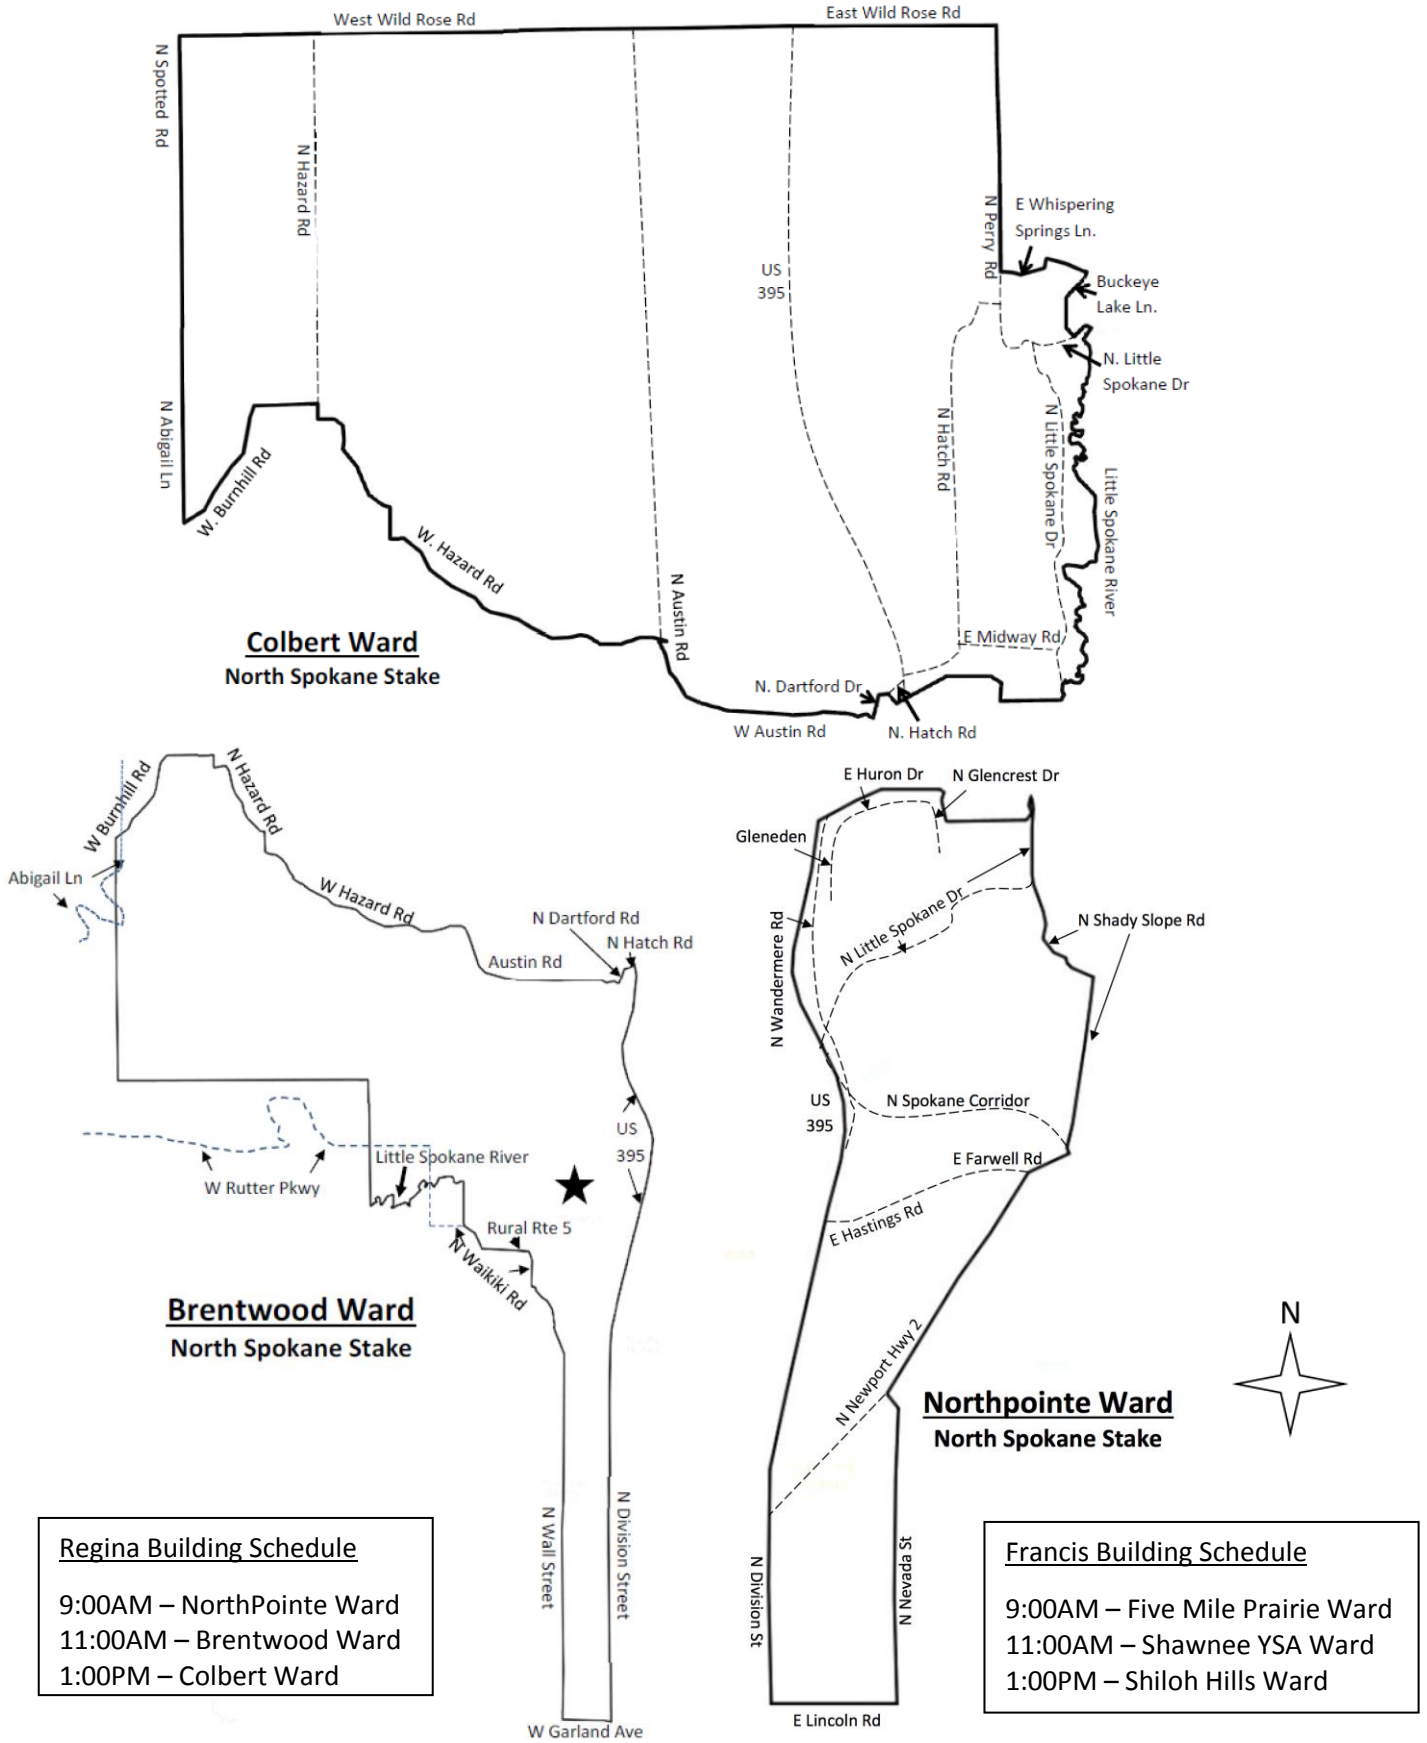

Shawnee Building Schedule
 9:00AM - River Ridge Ward
 11:00AM - Suncrest Ward
 1:00PM - Shadle Park Ward

**Suncrest Ward
 North Spokane Stake**

**River Ridge Ward
 North Spokane Stake**

Spokane Washington North Stake

Boundary Realignment Sept. 3rd, 2017

Regina Building Schedule
 9:00AM – NorthPointe Ward
 11:00AM – Brentwood Ward
 1:00PM – Colbert Ward

Francis Building Schedule
 9:00AM – Five Mile Prairie Ward
 11:00AM – Shawnee YSA Ward
 1:00PM – Shiloh Hills Ward