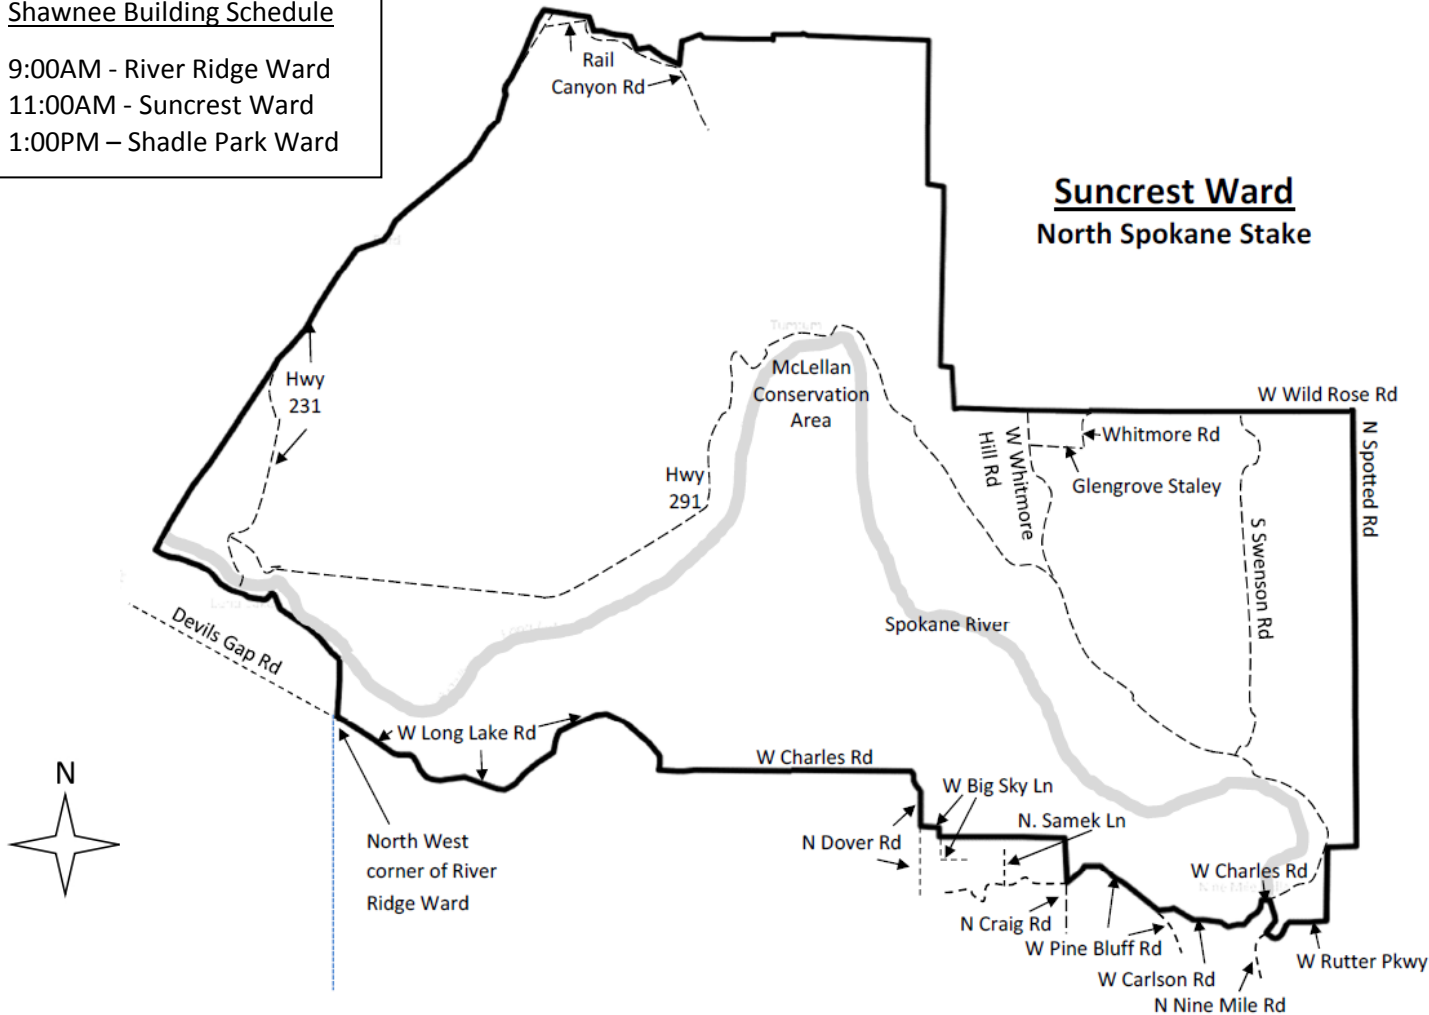

Shawnee Building Schedule
 9:00AM - River Ridge Ward
 11:00AM - Suncrest Ward
 1:00PM - Shadle Park Ward

**Suncrest Ward
 North Spokane Stake**

**River Ridge Ward
 North Spokane Stake**

Spokane Washington North Stake

Boundary Realignment Sept. 3rd, 2017

Regina Building Schedule
 9:00AM – NorthPointe Ward
 11:00AM – Brentwood Ward
 1:00PM – Colbert Ward

Francis Building Schedule
 9:00AM – Five Mile Prairie Ward
 11:00AM – Shawnee YSA Ward
 1:00PM – Shiloh Hills Ward